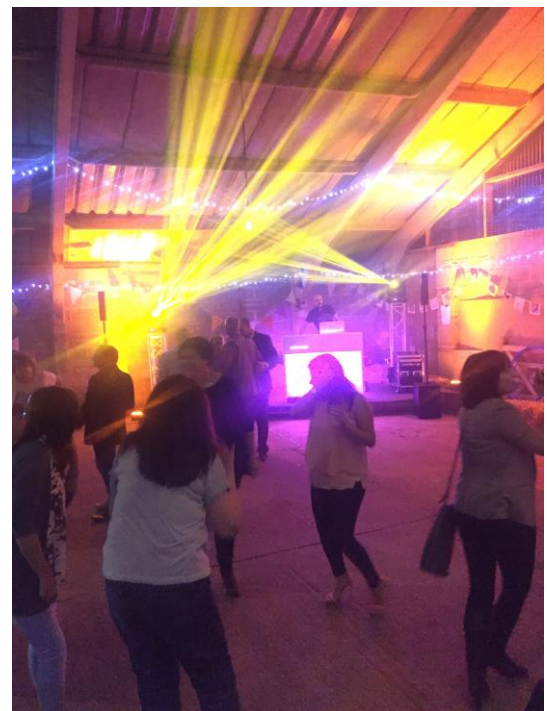

The Large Barn

The large barn is a fantastic entertaining space being 225sqm and a having a capacity of 200 standing. With on site toilets, a large car park and outdoor space it is a very popular choice for parties and work outings such as barn dances and also for wedding receptions.